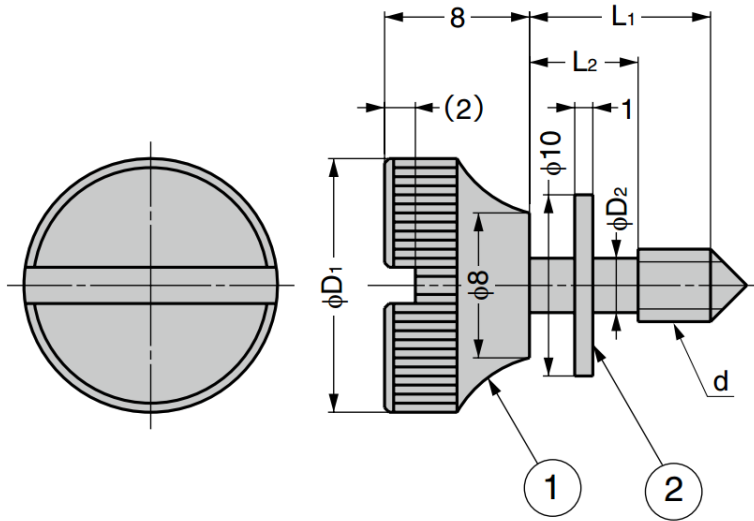

GSRT Stainless Steel Thumbscrew Knob

Features

- With washer for fall prevention
- Washer can be fixed with single push
- Suitable for applications such as switchboards, control and distribution boards

| No. | Part Name | Material | Finish / Colour |
|-----|--------------|--------------------------|-----------------|
| ① | Knurled Knob | Stainless Steel (SUS303) | Polished |
| ② | Resin Washer | PA | Natural |

| Part No. | L_1 | L_2 | D_1 | D_2 | d |
|----------|-------|-------|-------|-------|----|
| GSRT4-10 | 10 | 6 | 14 | 3 | M4 |
| GSRT4-15 | 15 | 10 | | | |
| GSRT4-20 | 20 | 12 | | | |
| GSRT4-27 | 27 | 17 | | | |
| GSRT5-22 | 22 | 14 | 15 | 3.9 | M5 |
| GSRT5-27 | 27 | 17 | | | |
| GSRT5-37 | 37 | 22 | | | |